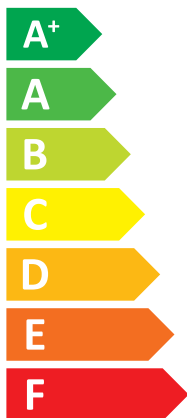

### 4-E

**A+++**

**A**

Two icons representing sound power level: a speaker icon with sound waves and a house icon with sound waves. Below the speaker icon is the text "- dB". Below the house icon is the text "56 dB".

A legend for power consumption with three colored squares: dark blue, medium blue, and light blue. Next to each square is the text "8 kW".